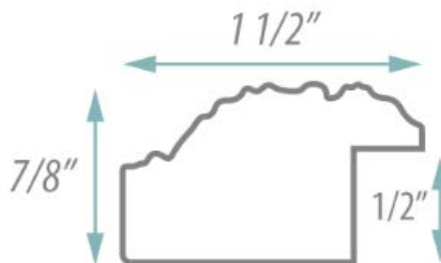

#### FEATURES:

- ONE 18X36" HIGH RESOLUTION SILVER PLATE GLASS MIRROR SIZE W/ DECORATIVE FRAME.
- "WALL HUGGER" HANGERS FOR MOUNTING INCLUDED.
- STANDARD MOUNTING STYLE IS VERTICAL. FOR HORIZONTAL, PLEASE SPECIFY WHEN ORDERING.
- PACKED IN FOUR WALL (FOLDED DOUBLE WALL) CORRUGATION.
- STYLE: CLASSIC/TRADITIONAL
- COLOR: SILVER/PEWTER
- FINISH: ORNATE/LEAF FOIL

#### MIRROR FINISHES:

- FLAT POLISHED EDGE
- BEVELED EDGE

**OVERALL SIZE DIMENSION: 21" WIDE X 39" HIGH X 1" DEEP**